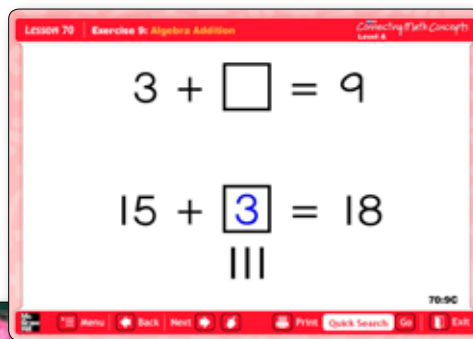

SRA Connecting Math Concepts

COMPREHENSIVE EDITION

Digital Resources to Support Instruction!

This convenient teacher portal powered by **ConnectED** features a set of easy-to-use online tools that will help you integrate technology into your classroom!

Board Displays

- Instantly display instructional math visuals and problems to help students follow daily routines

Grade Book and Reporting

- Place students, track daily independent progress, and provide mastery tests data with corresponding classroom remedies
- Monitor performance on mastery tests and cumulative tests using a variety of reports while providing a snapshot of current student and class understanding

Practice Software (single student license, 1-year subscription is a separate purchase)

- Provide students time to practice and reinforce concepts, skills, and math facts with fun games!
  Track student progress and time on task instantly