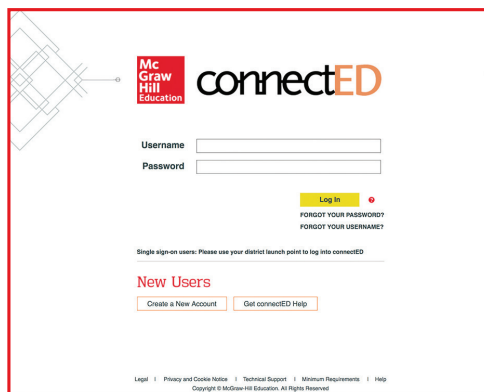

WELCOME, REVIEWERS

To preview our online student/teacher resources and digital assets, please use the following steps:

1. 1 Visit mheonline.com/samplephysics
   Gain access to your digital trial by submitting your name and credentials. This will generate an email, providing you with a username and password:
2. 2 Click **“Log In Now”** from the generated email to go to ConnectED.
3. 3 Enter your username and password to start your digital review.

1

2

3

connectED

Contact your local **sales representative** for more information.