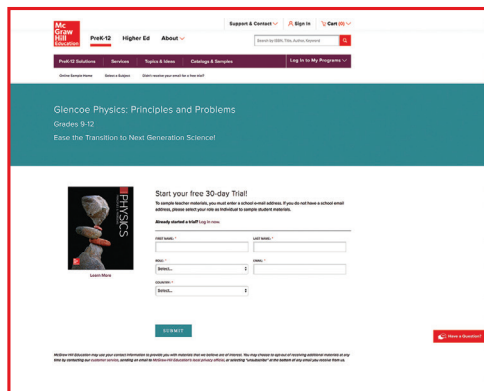

WELCOME, REVIEWERS

To preview our online student/teacher resources and digital assets, please use the following steps:

1. 1 Visit mheonline.com/samplephysics
   Gain access to your digital trial by submitting your name and credentials. This will generate an email, providing you with a username and password:
2. 2 Click **“Log In Now”** from the generated email to go to ConnectED.
3. 3 Enter your username and password to start your digital review.

1

2

3

connectED

Contact your local **sales representative** for more information.