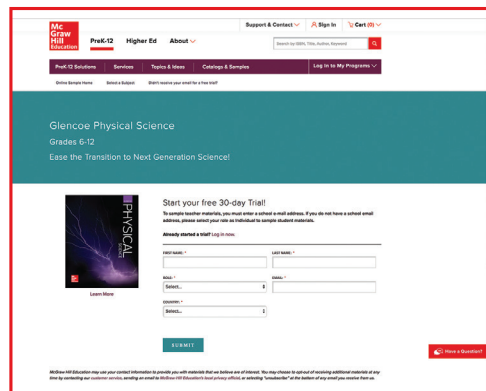

WELCOME, REVIEWERS

To preview our online student/teacher resources and digital assets, please use the following steps:

1. 1 Visit mheonline.com/samplephysicalscience
   Gain access to your digital trial by submitting your name and credentials. This will generate an email, providing you with a username and password.
2. 2 Click **“Log In Now”** from the generated email to go to ConnectED.
3. 3 Enter your username and password to start your digital review.

1

2

3

connectED

Contact your local **sales representative** for more information.