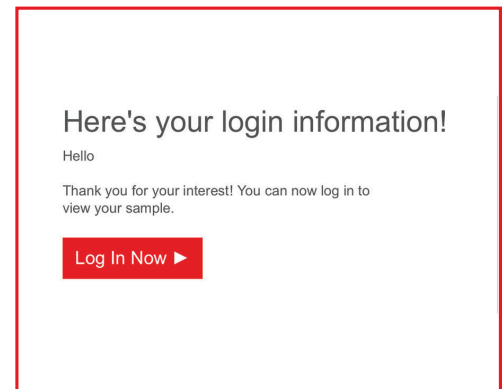

WELCOME, REVIEWERS

To preview our online student/teacher resources and digital assets, please use the following steps:

- 1 Visit mheonline.com/samplesocialstudies
Gain access to your digital trial by submitting your name and credentials. This will generate an email, providing you with a username and password.
- 2 Click **“Log In Now”** from the generated email to go to ConnectED.
- 3 Enter your username and password to start your digital review.