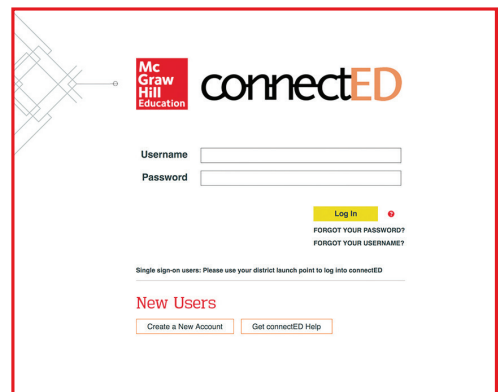

WELCOME, REVIEWERS

To preview our online student/teacher resources and digital assets, please use the following steps:

1. 1 Visit mheonline.com/samplephysicalscience
   Gain access to your digital trial by submitting your name and credentials. This will generate an email, providing you with a username and password.
2. 2 Click **“Log In Now”** from the generated email to go to ConnectED.
3. 3 Enter your username and password to start your digital review.

1

2

3

Contact your local **sales representative** for more information.