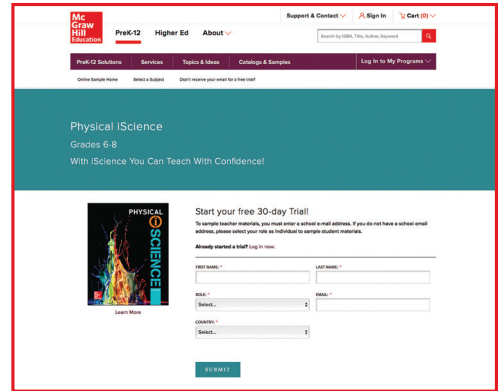

WELCOME, REVIEWERS

To preview our online student/teacher resources and digital assets, please use the following steps:

1. 1 Visit mheonline.com/samplephysicalscience
   Gain access to your digital trial by submitting your name and credentials. This will generate an email, providing you with a username and password.
2. 2 Click **“Log In Now”** from the generated email to go to ConnectED.
3. 3 Enter your username and password to start your digital review.

1

2

3

Contact your local **sales representative** for more information.