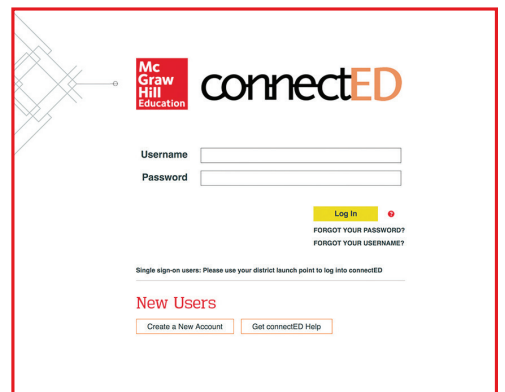

WELCOME, REVIEWERS

To preview our online student/teacher resources and digital assets, please use the following steps:

1. 1 Visit **mheonline.com/samplelifeiscience**
   Gain access to your digital trial by submitting your name and credentials. This will generate an email, providing you with a username and password.
2. 2 Click **“Log In Now”** from the generated email to go to ConnectED.
3. 3 Enter your username and password to start your digital review.

1

2

3

connectED

Contact your local **sales representative** for more information.