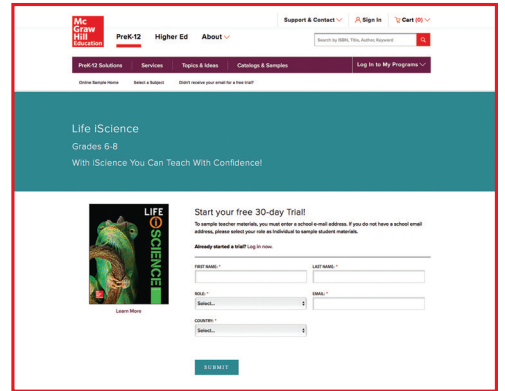

WELCOME, REVIEWERS

To preview our online student/teacher resources and digital assets, please use the following steps:

- 1 Visit **mheonline.com/samplelifeiscience**
Gain access to your digital trial by submitting your name and credentials. This will generate an email, providing you with a username and password.
- 2 Click **“Log In Now”** from the generated email to go to ConnectED.
- 3 Enter your username and password to start your digital review.

1

2

3

connectED

Contact your local **sales representative** for more information.