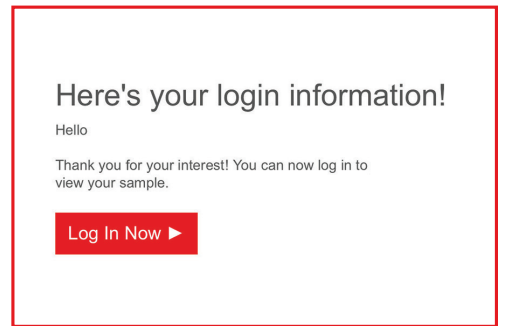

WELCOME, REVIEWERS

To preview our online student/teacher resources and digital assets, please use the following steps:

1. 1 Visit **mheonline.com/samplelifeiscience**
   Gain access to your digital trial by submitting your name and credentials. This will generate an email, providing you with a username and password.
2. 2 Click **“Log In Now”** from the generated email to go to ConnectED.
3. 3 Enter your username and password to start your digital review.

1

2

3

connectED

Contact your local **sales representative** for more information.