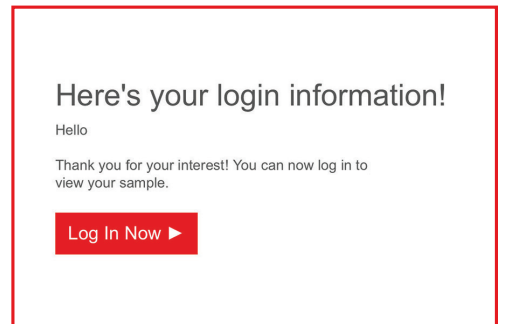

WELCOME, REVIEWERS

To preview our online student/teacher resources and digital assets, please use the following steps:

1. 1 Visit **mheonline.com/sampleinspirescience**
   Gain access to your digital trial by submitting your name and credentials. This will generate an email, providing you with a username and password.
2. 2 Click **“Log In Now”** from the generated email to go to ConnectED.
3. 3 Enter your username and password to start your digital review.

1

2

3

connectED

Contact your local **sales representative** for more information.