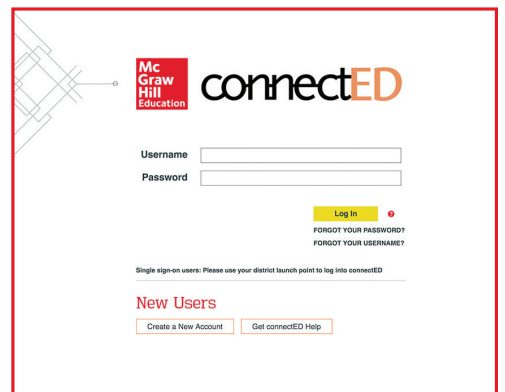

WELCOME, REVIEWERS

To preview our online student/teacher resources and digital assets, please use the following steps:

1. 1 Visit **mheonline.com/sampleinspirescience**
   Gain access to your digital trial by submitting your name and credentials. This will generate an email, providing you with a username and password.
2. 2 Click **“Log In Now”** from the generated email to go to ConnectED.
3. 3 Enter your username and password to start your digital review.

1

2

3

connectED

Contact your local **sales representative** for more information.