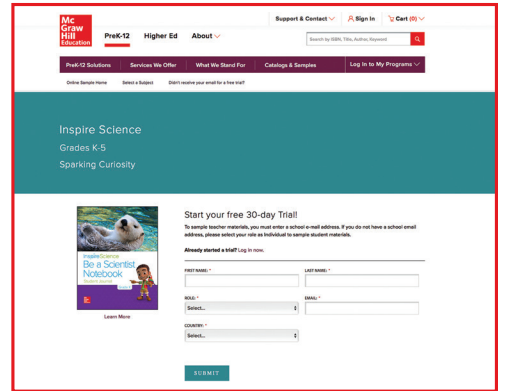

WELCOME, REVIEWERS

To preview our online student/teacher resources and digital assets, please use the following steps:

- 1 Visit **mheonline.com/sampleinspirescience**
Gain access to your digital trial by submitting your name and credentials. This will generate an email, providing you with a username and password.
- 2 Click **“Log In Now”** from the generated email to go to ConnectED.
- 3 Enter your username and password to start your digital review.

1

2

3

connectED

Contact your local **sales representative** for more information.