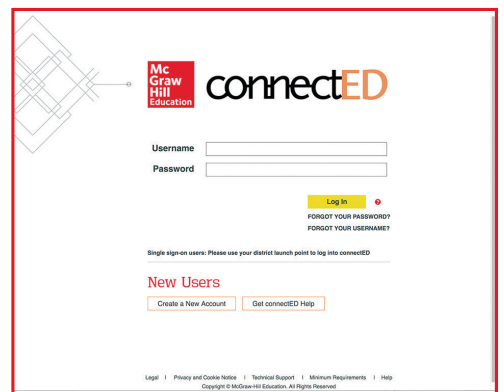

WELCOME, REVIEWERS

To preview our online student/teacher resources and digital assets, please use the following steps:

1. 1 Visit mheonline.com/sampleiscienceC2
   Gain access to your digital trial by submitting your name and credentials. This will generate an email, providing you with a username and password.
2. 2 Click **“Log In Now”** from the generated email to go to ConnectED.
3. 3 Enter your username and password to start your digital review.

1

2

3

connectED

Contact your local **sales representative** for more information.