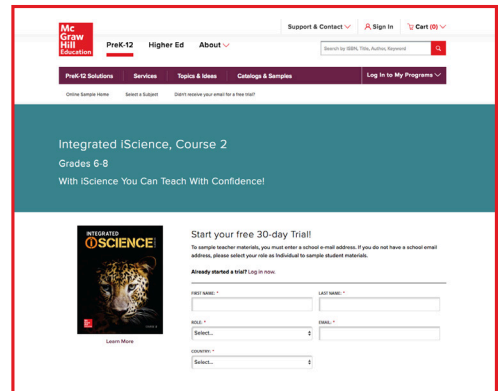

WELCOME, REVIEWERS

To preview our online student/teacher resources and digital assets, please use the following steps:

1. 1 Visit mheonline.com/sampleiscienceC2
   Gain access to your digital trial by submitting your name and credentials. This will generate an email, providing you with a username and password.
2. 2 Click **“Log In Now”** from the generated email to go to ConnectED.
3. 3 Enter your username and password to start your digital review.

1

2

3

connectED

Contact your local **sales representative** for more information.