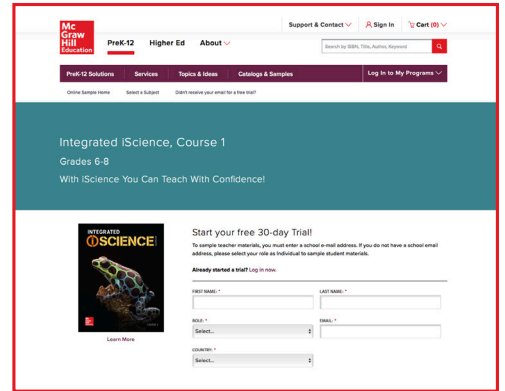

WELCOME, REVIEWERS

To preview our online student/teacher resources and digital assets, please use the following steps:

1. 1 Visit mheonline.com/sampleiscienceC1
   Gain access to your digital trial by submitting your name and credentials. This will generate an email, providing you with a username and password.
2. 2 Click **“Log In Now”** from the generated email to go to ConnectED.
3. 3 Enter your username and password to start your digital review.

1

2

3

connectED

Contact your local **sales representative** for more information.