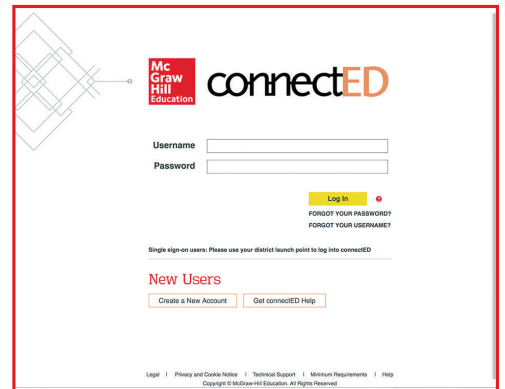

WELCOME, REVIEWERS

To preview our online student/teacher resources and digital assets, please use the following steps:

1. 1 Visit mheonline.com/sampleiscienceC1
   Gain access to your digital trial by submitting your name and credentials. This will generate an email, providing you with a username and password.
2. 2 Click **“Log In Now”** from the generated email to go to ConnectED.
3. 3 Enter your username and password to start your digital review.

1

2

3

connectED

Contact your local **sales representative** for more information.