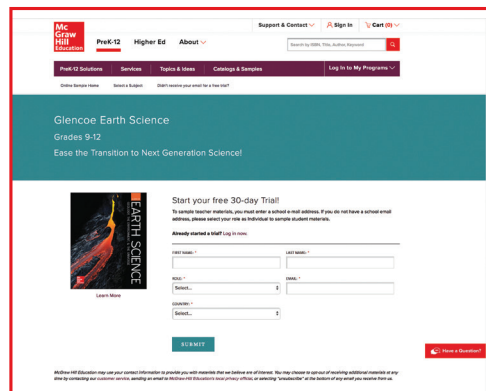

WELCOME, REVIEWERS

To preview our online student/teacher resources and digital assets, please use the following steps:

1. 1 Visit mheonline.com/sampleearthscience
   Gain access to your digital trial by submitting your name and credentials. This will generate an email, providing you with a username and password.
2. 2 Click **“Log In Now”** from the generated email to go to ConnectED.
3. 3 Enter your username and password to start your digital review.

1

2

3

connectED

Contact your local **sales representative** for more information.