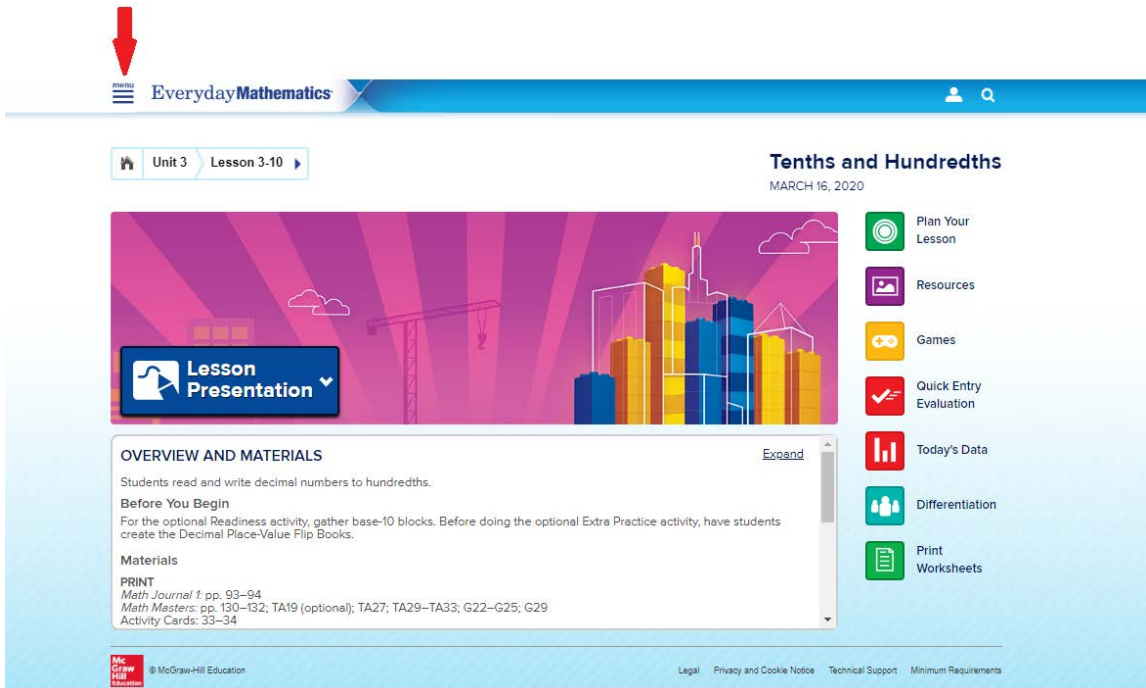

Finding Your *Everyday Mathematics* Support Materials

To get access to videos and QuickStart Guides for Everyday Math follow these simple steps:

1. Log into your ConnectED account at my.mheducation.com
2. Once you are in your course Click on the menu in the top left portion of your screen.