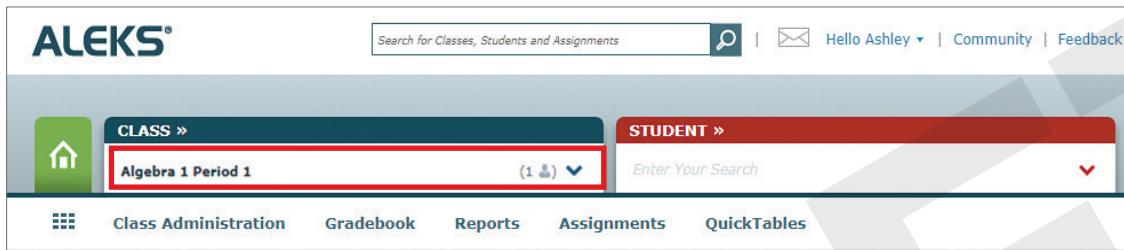

PRINTING AN ASSIGNMENT

From time to time, students may need to have pencil and paper practice to go along with their digital practice. To assist with this, instructors can quickly and easily print assignments, when needed, by following these steps.

1. Select the class for which you want to print the assignment from the **Class** drop-down menu.

2. Hover over **Assignments** and select **Assignments**.